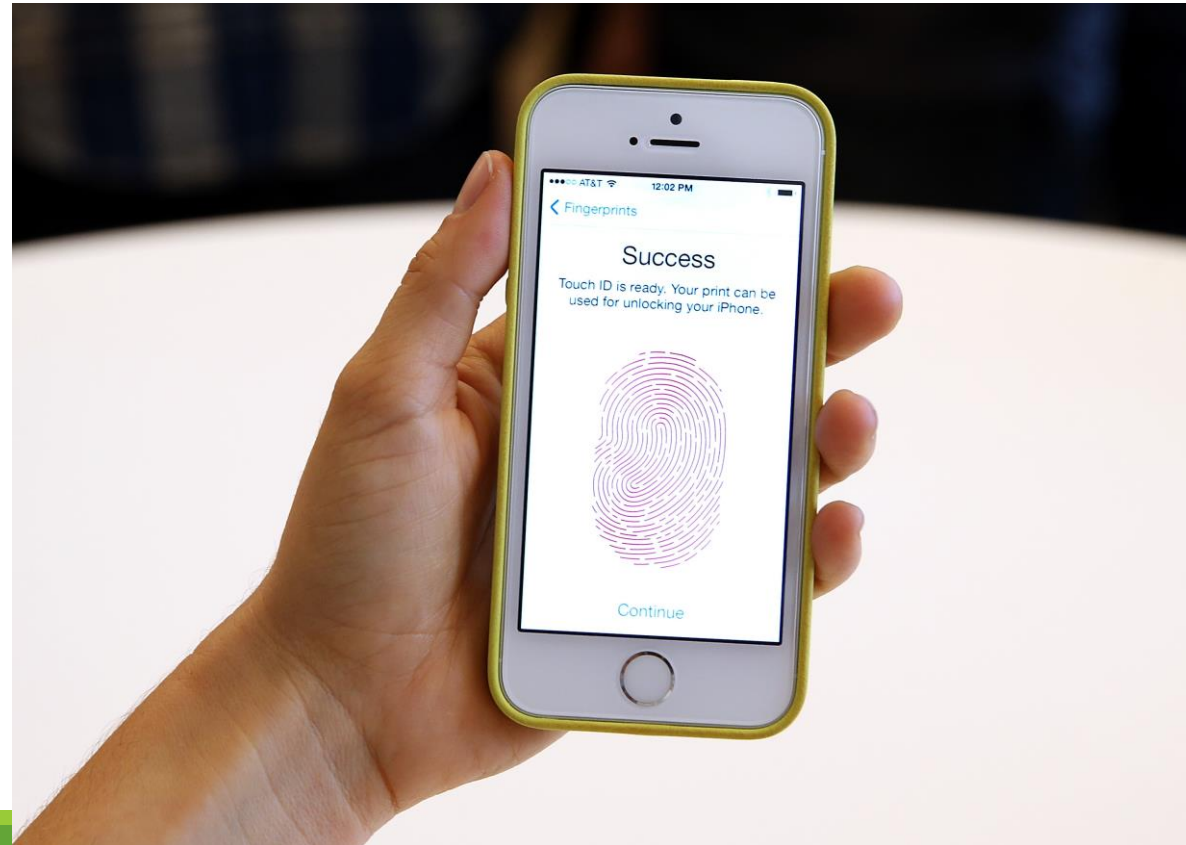

This block contains a graphic for an Orange SIM card. It features the Orange logo, a SIM card icon, and fields for PIN and PUK codes. A barcode is located below the PUK field. A horizontal orange line separates the top information from the 'B2B' label at the bottom.